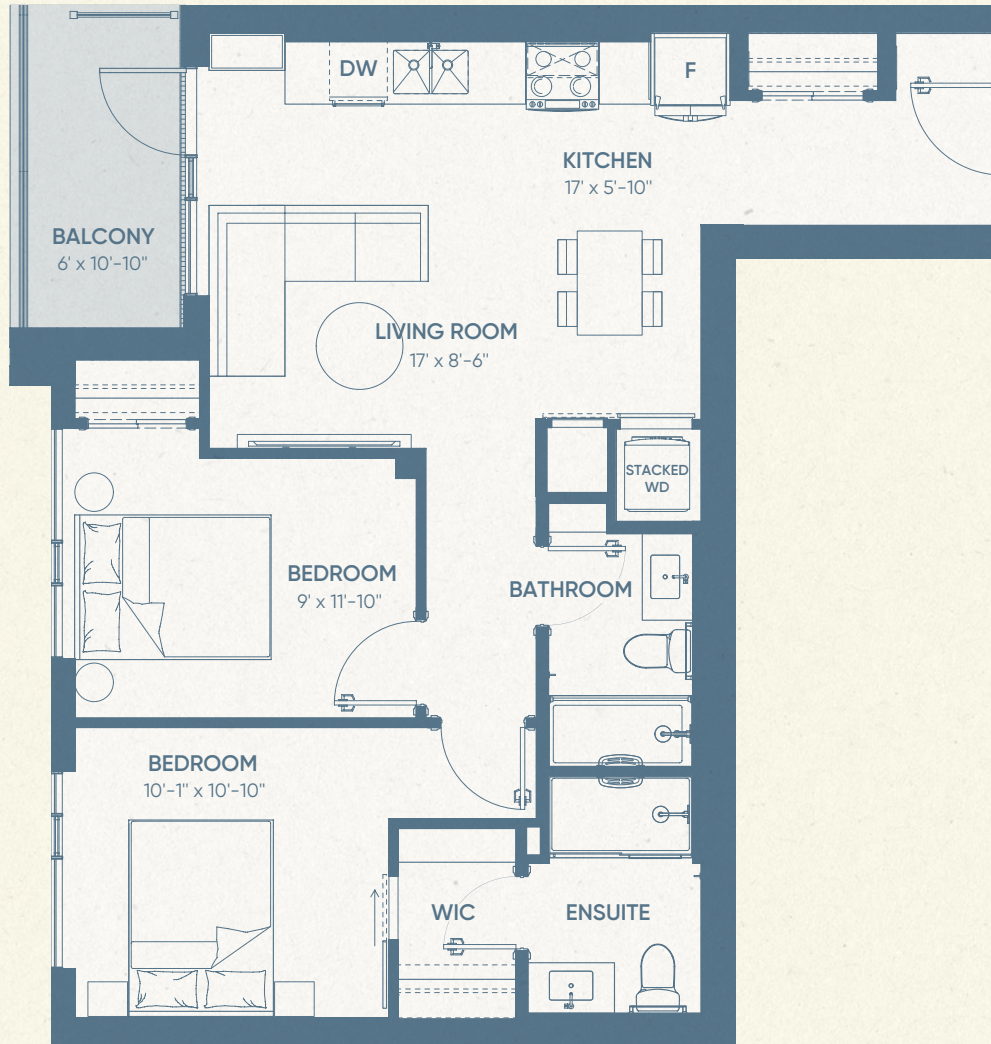

## 2 BED 2 BATH

Indoor living space  
**856 SQFT**

Outdoor living space  
**65 SQFT**

Available on floors  
**2-15**

The Now West    The Now East

The Now West    The Now East

Floor plan depicts layouts for the West Tower. Layout is mirrored for the same suite type in East Tower. Interior and exterior configuration may vary by floor and specifications are subject to change without notice. See a sales representative for further information. E. & O. E.